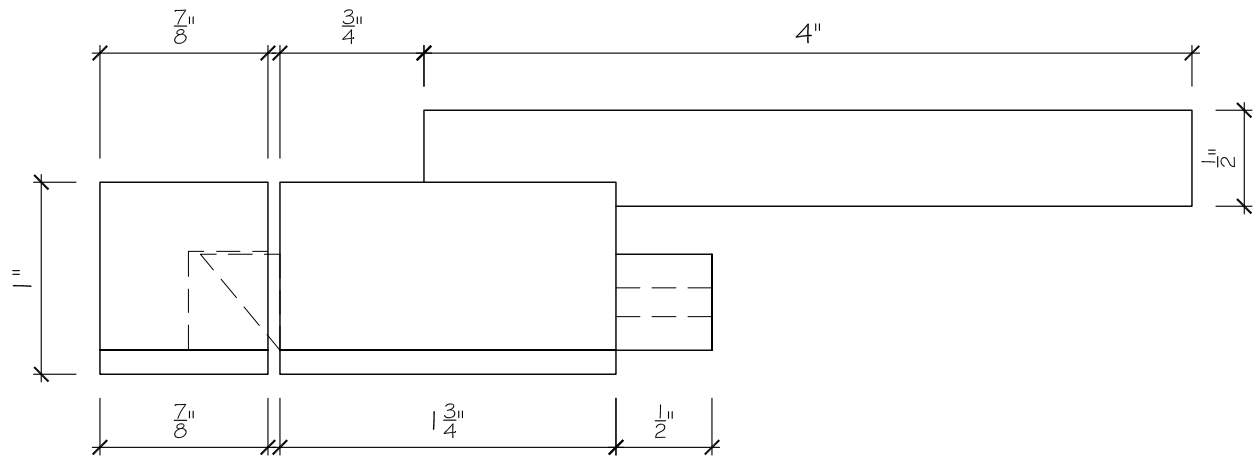

# Moderne Ice Box Latch

**1** front view *moderne ice box latch*  
full scale flush

**2** side view *moderne ice box latch*  
full scale flush

Phone: 888.812.4465  
wilmettehardware.com  
wilmetteicebox.com