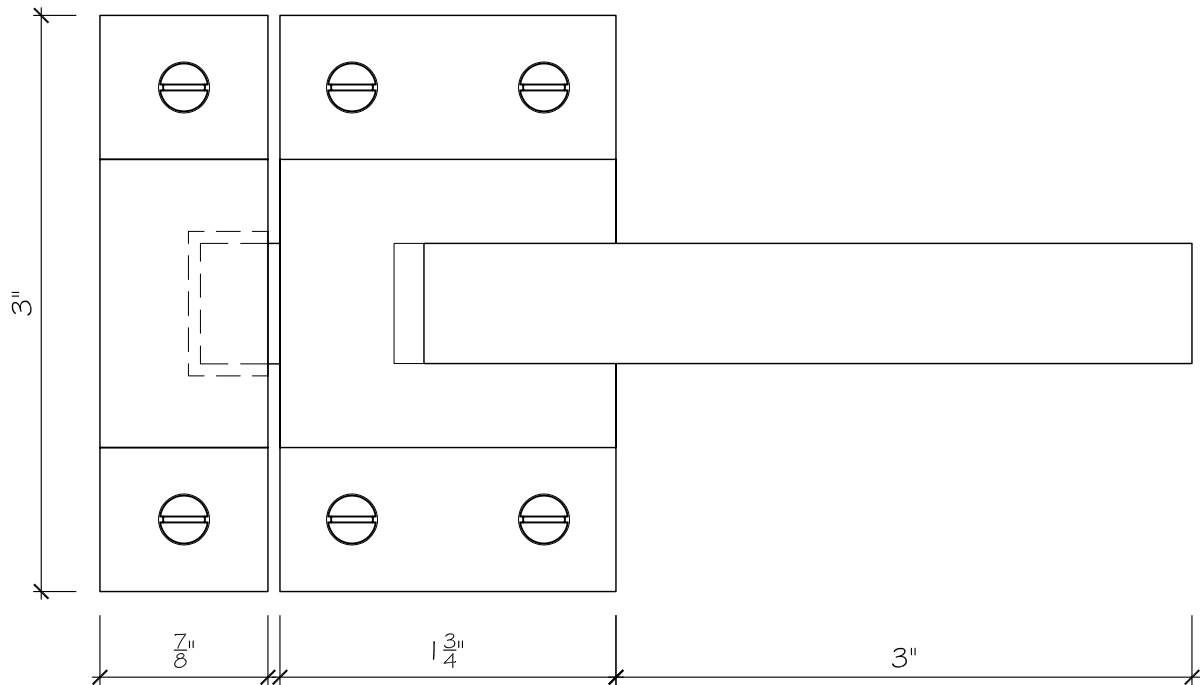

# Moderne Ice Box Latch

**1** front view *moderne ice box latch*  
full scale flush

**2** side view *moderne ice box latch*  
full scale flush

Phone: 888.812.4465  
wilmettehardware.com  
wilmetteicebox.com